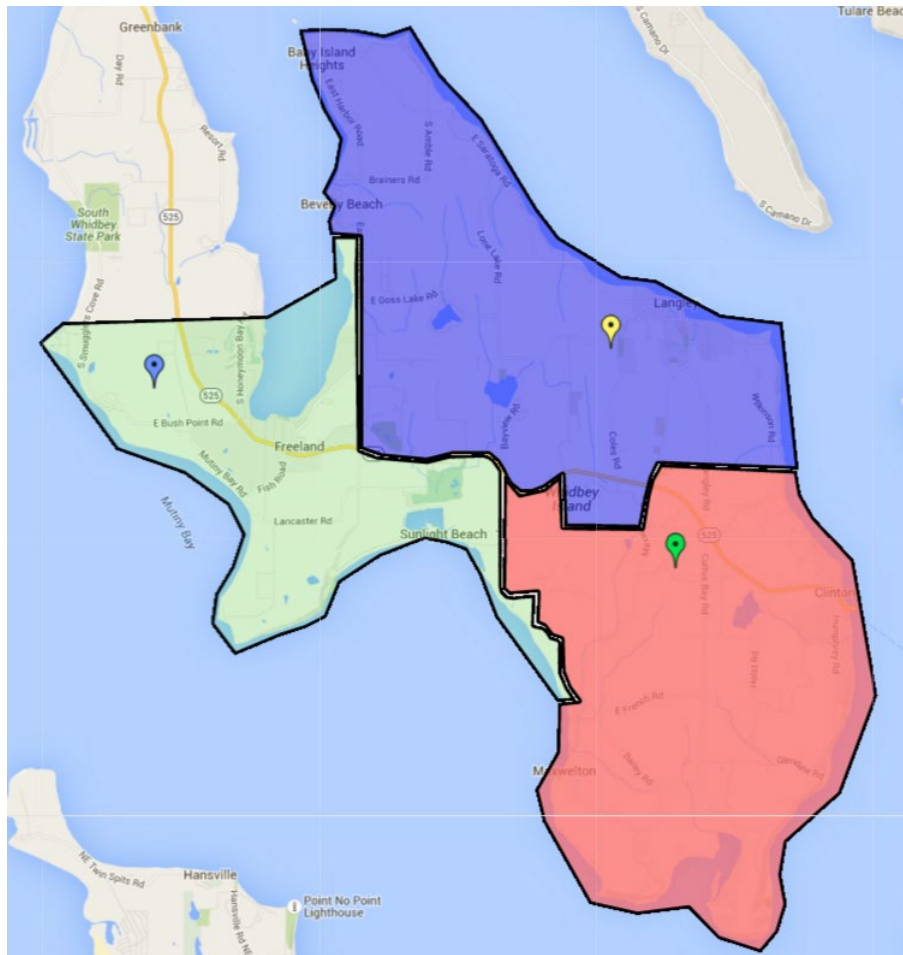

Port District of South Whidbey

Current District Boundaries

-  District 3, Clinton
-  District 2, Langley
-  District 1, Freeland