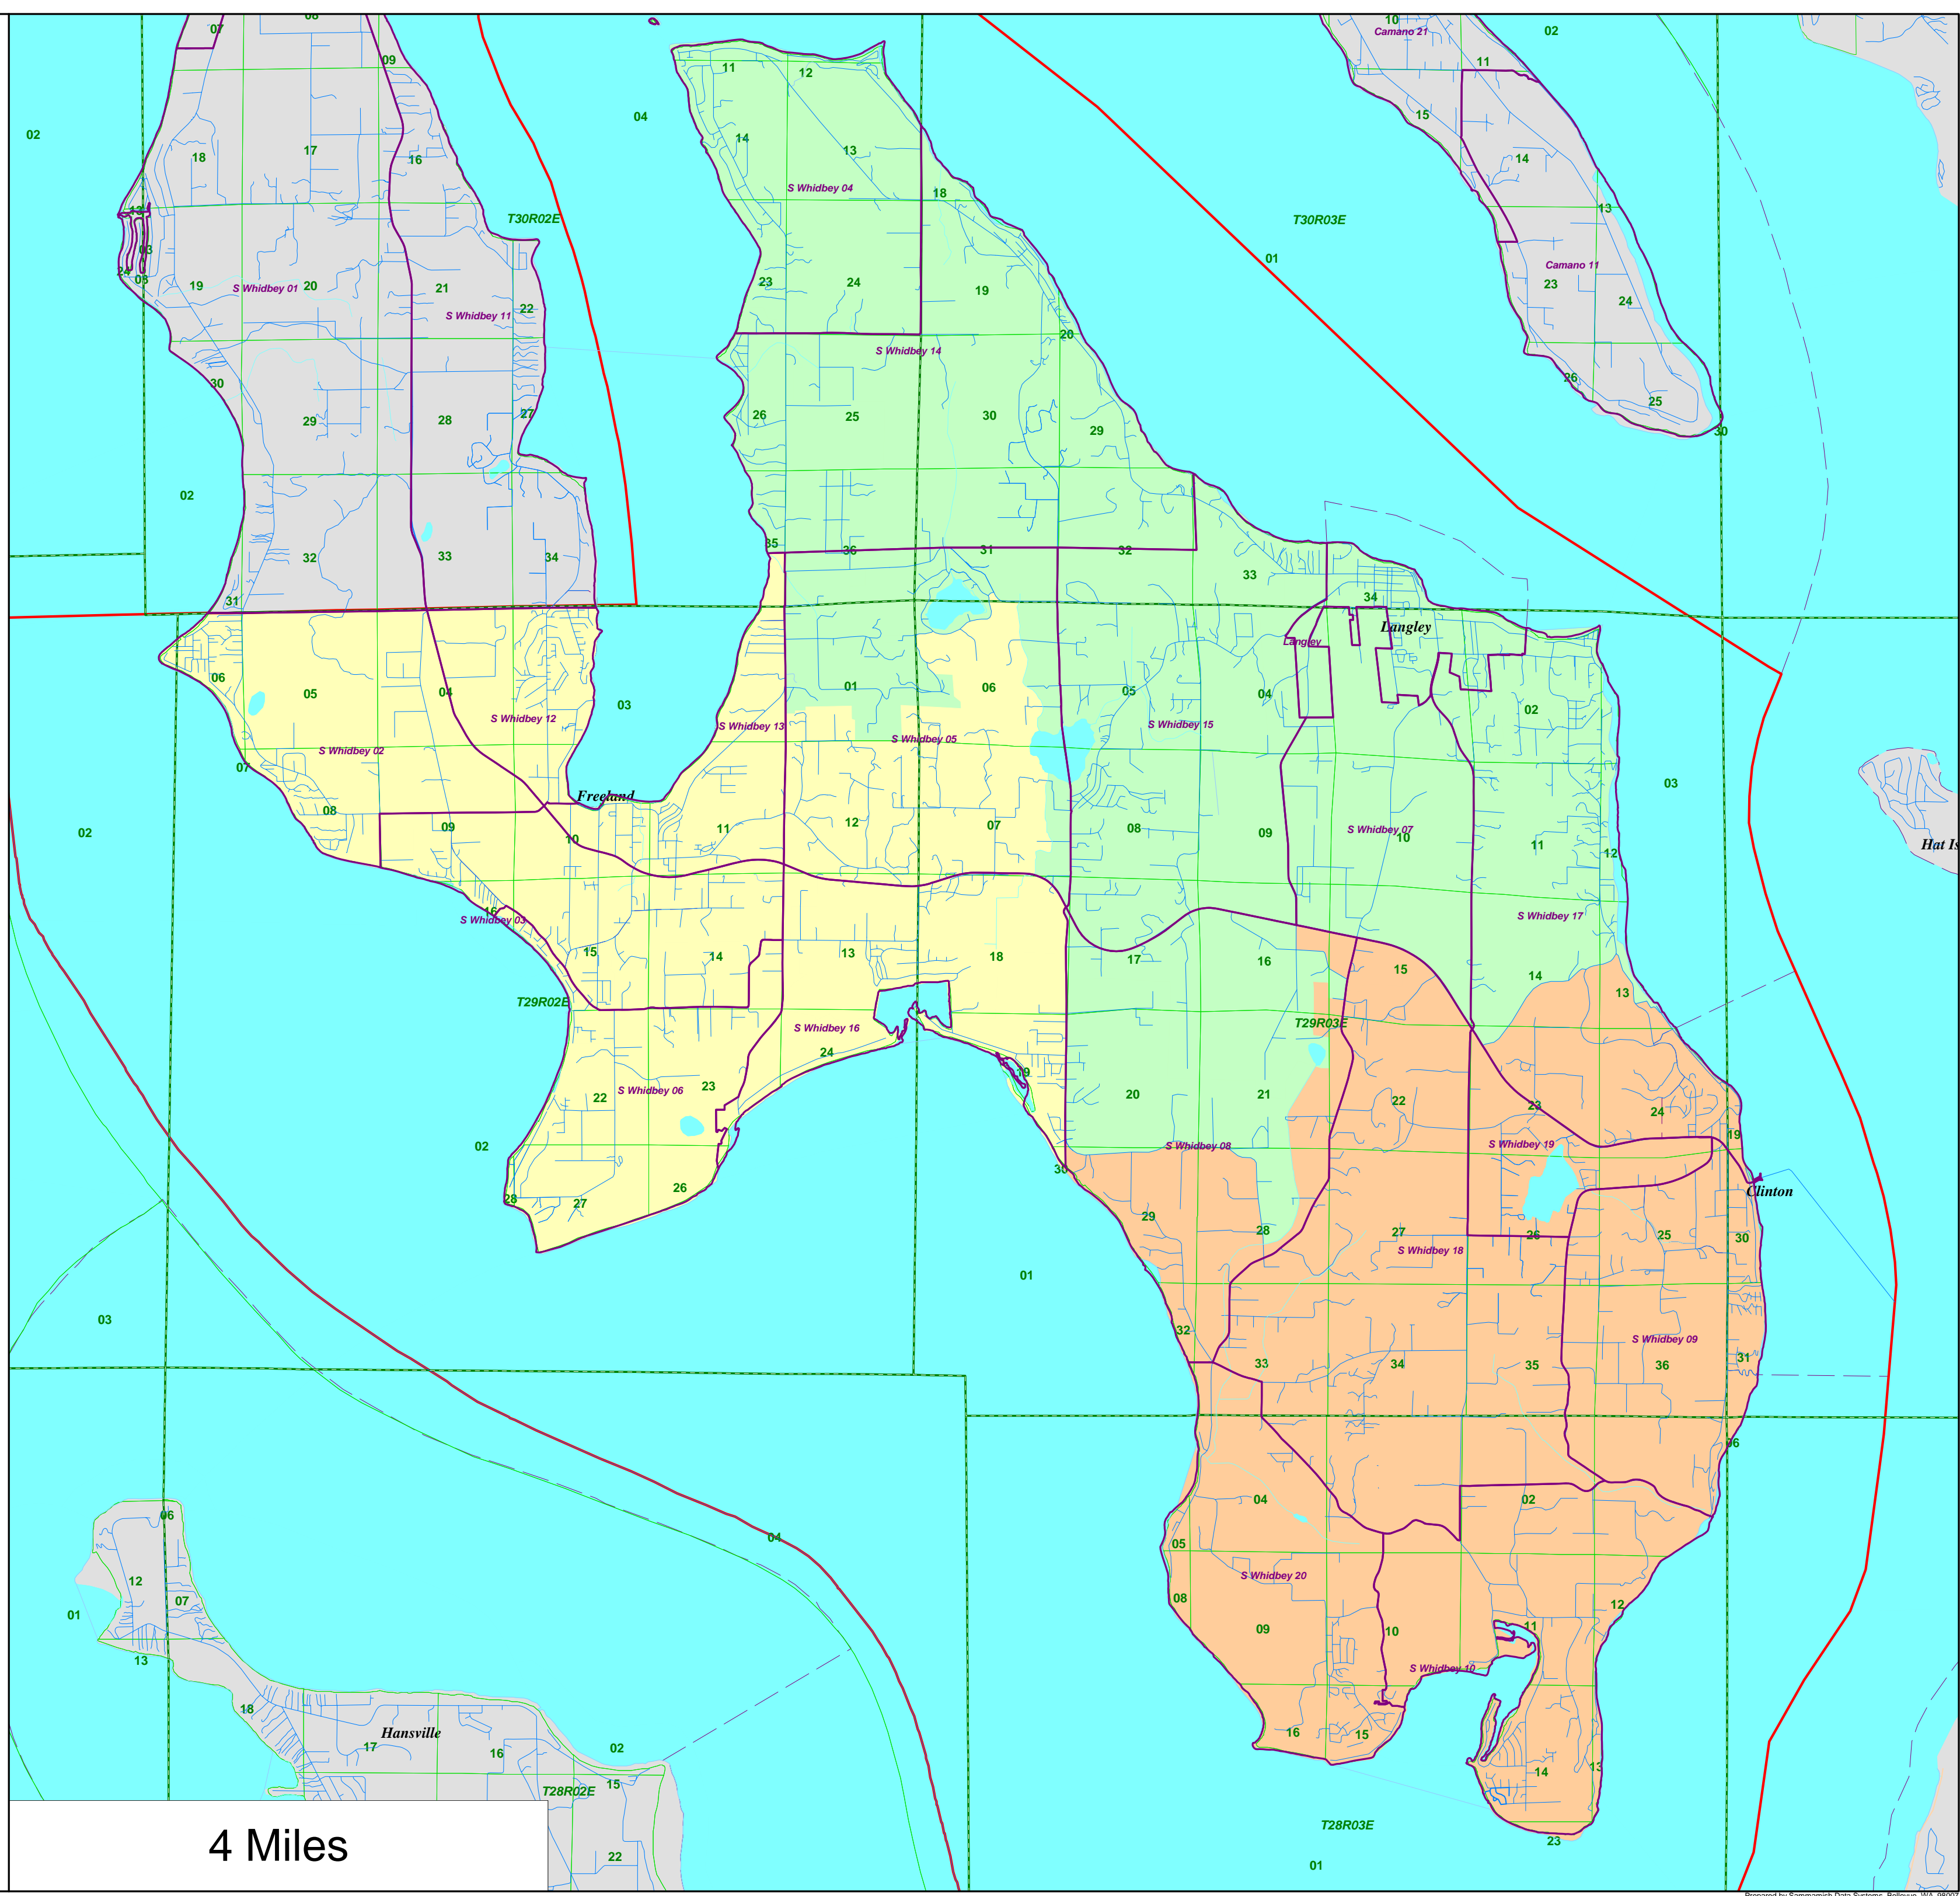

Port of South Whidbey -
Proposed Board Districts
as Approximated Using
Census 2020 Geography

- 1st District
- 2nd District
- 3rd District

City Limits

Port Outline

Sectional Centers

Townships

Voter Precincts

4 Miles